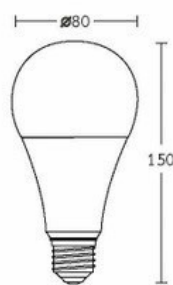

std. 1955-2551
std. 2780-2562
BEC

Model	ULTRA-X 13W			ULTRA-X 15W		ULTRA-X 18W		ULTRA-X 20W		ULTRA-X 25W	
Watt	13W			15W		18W		20W		25W	
Bulb Shape	A60			A65		A80		A80		A95	
Input Voltage	220-240V, 50/60Hz										
Color Temperature	6500K	4000K	2700K	6500K	2700K	6500K	2700K	6500K	2700K	6500K	2700K
Luminous Flux	1300 lm			1500 lm		1800 lm		2000 lm		2500 lm	
Light Efficiency	100 lm/W										
Rated Current	105mA			120mA		145mA		160mA		205mA	
Beam Angle	200°										
CRI	80										
Life Time	15,000 hrs										
IP Rating	20										
Warranty	1 year										
Net Weight	33 g			39 g		49 g		50 g		81 g	
Material	Plastic and Aluminium										
Packing	50					40					

DIMENSIONS (mm)

ULTRA-X 13W

ULTRA-X 15W

ULTRA-X 18W, 20W

ULTRA-X 25W

FEATURES

Energy saving 85%