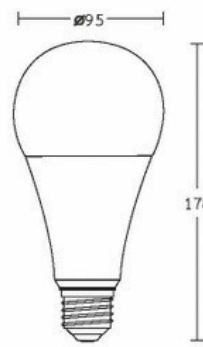

std. 1955-2551
std. 2780-2562
BEC

Model	ULTRA-X 13W			ULTRA-X 15W		ULTRA-X 18W		ULTRA-X 20W		ULTRA-X 25W	
Watt	13W			15W		18W		20W		25W	
Bulb Shape	A60			A65		A80		A80		A95	
Input Voltage	220-240V, 50/60Hz										
Color Temperature	6500K	4000K	2700K	6500K	2700K	6500K	2700K	6500K	2700K	6500K	2700K
Luminous Flux	1300 lm			1500 lm		1800 lm		2000 lm		2500 lm	
Light Efficiency	100 lm/W										
Rated Current	105mA			120mA		145mA		160mA		205mA	
Beam Angle	200°										
CRI	80										
Life Time	15,000 hrs										
IP Rating	20										
Warranty	1 year										
Net Weight	33 g			39 g		49 g		50 g		81 g	
Material	Plastic and Aluminium										
Packing	50					40					

DIMENSIONS (mm)

ULTRA-X 13W

ULTRA-X 15W

ULTRA-X 18W, 20W

ULTRA-X 25W

FEATURES

Energy saving 85%