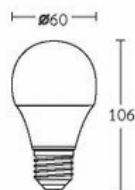

### SPECIFICATIONS

μον. 1955-2551  
μον. 2780-2562  
BEC

Model	ULTRA-X 3W		ULTRA-X 5W		ULTRA-X 7W			ULTRA-X 9W			ULTRA-X 11W		
Watt	3W		5W		7W			9W			11W		
Bulb Shape	G45		A60										
Input Voltage	220-240V, 50/60Hz												
Color Temperature	6500K	2700K	6500K	2700K	6500K	4000K	2700K	6500K	4000K	2700K	6500K	4000K	2700K
Luminous Flux	300 lm		500 lm		700 lm			900 lm			1100 lm		
Light Efficiency	100 lm/W												
Rated Current	25mA		35mA		55mA			70mA			80mA		
Beam Angle	200°												
CRI	80												
Life Time	15,000 hrs												
IP Rating	20												
Warranty	1 year												
Net Weight	15 g		24 g					30 g					
Material	Plastic and Aluminium												
Packing	50												

### DIMENSIONS (mm)

ULTRA-X 3W

ULTRA-X 5W, 7W, 9W

ULTRA-X 11W