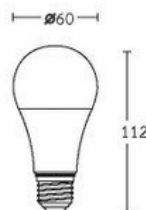

### SPECIFICATIONS

μον. 1955-2551  
μον. 2780-2562  
BEC

Model	ULTRA-X 3W		ULTRA-X 5W		ULTRA-X 7W			ULTRA-X 9W			ULTRA-X 11W		
Watt	3W		5W		7W			9W			11W		
Bulb Shape	G45		A60										
Input Voltage	220-240V, 50/60Hz												
Color Temperature	6500K	2700K	6500K	2700K	6500K	4000K	2700K	6500K	4000K	2700K	6500K	4000K	2700K
Luminous Flux	300 lm		500 lm		700 lm			900 lm			1100 lm		
Light Efficiency	100 lm/W												
Rated Current	25mA		35mA		55mA			70mA			80mA		
Beam Angle	200°												
CRI	80												
Life Time	15,000 hrs												
IP Rating	20												
Warranty	1 year												
Net Weight	15 g		24 g					30 g					
Material	Plastic and Aluminium												
Packing	50												

### DIMENSIONS (mm)

ULTRA-X 3W

ULTRA-X 5W, 7W, 9W

ULTRA-X 11W