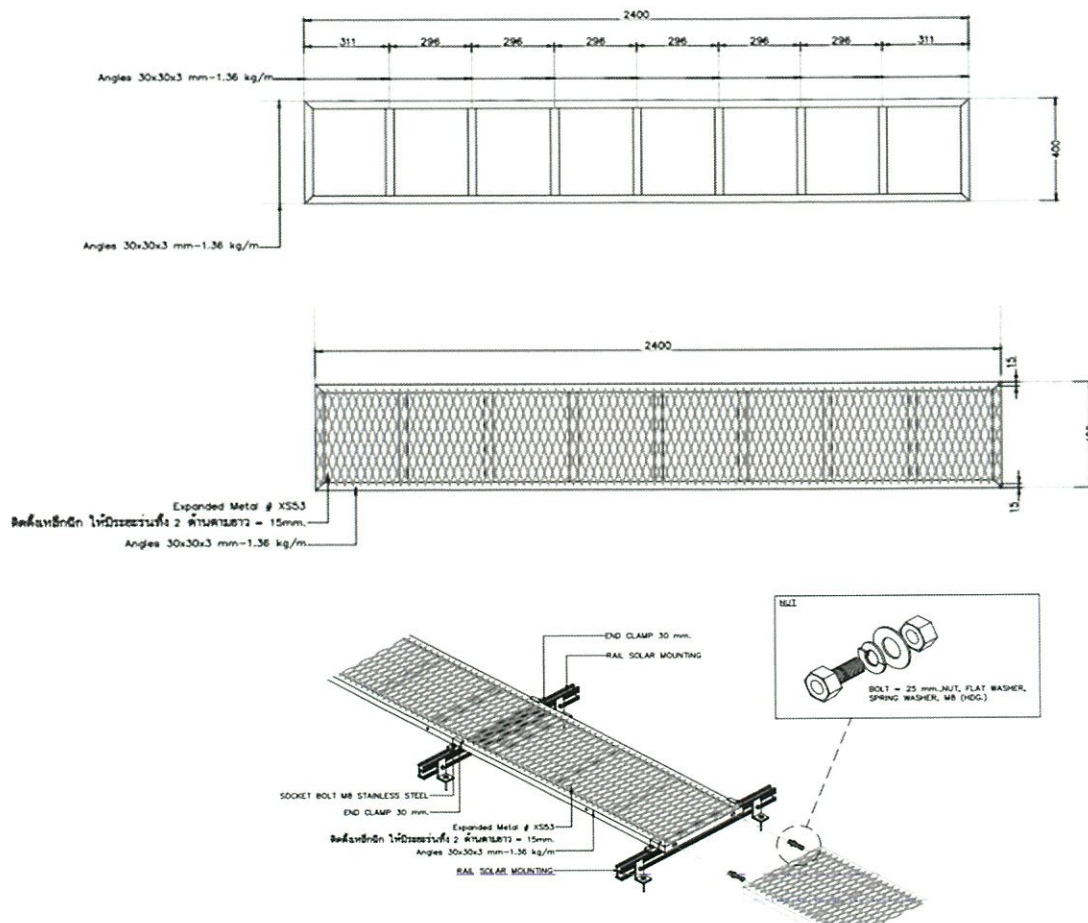

LOCKSOLAR™

Date : 21-May-2024

LOCK SOLAR COMMERCIAL QUOTATION		Quantity	Unit	Price (THB) per Pcs
Walk Way XS-53x400x2400 mm., Angles 30x30x3 mm., HDG Steel		1-299	Set	1,240
		300+	Set	1200
This set includes :				
1	Grating 53x400x2400 mm.	1	Pcs	
2	Hex Head Bolt M8x25 HDG	2	Pcs	
3	Hex Nut M8 HDG	2	Pcs	
4	Spring Washer M8 HDG	2	Pcs	
5	Plan Flat Washer M8 HDG	2	Pcs	

ณัชนนท์
 21/5/67

[Signature]
 21/05/67

[Signature]
 21/5/67

UNLESS OTHERWISE SPECIFIED: DIMENSIONS ARE IN MILLIMETERS		FINISH: Hot Dip Galvanized		DO NOT SCALE DRAWING		REVISION 21-06-2024	
SURFACE FINISH:				Lock Solar International Co., Ltd.			
TOLERANCES:				TITLE:			
LINEAR:				WALKWAY 2400mm			
ANGULAR:		DRAWN: PATCHARA		SIGNATURE:		DATE: 21/06/2024	
		CHK'D: MATHAS/UTAN					
		APPV'D: SUMALEE					
		MFG:					
		Q.A:					
				MATERIAL:		DWG NO.:	
				HDG Steel		WALKWAY DETAIL INSTALLATION	
				WEIGHT: 18KG		SCALE: 1:50	
						SHEET 1 OF 1	