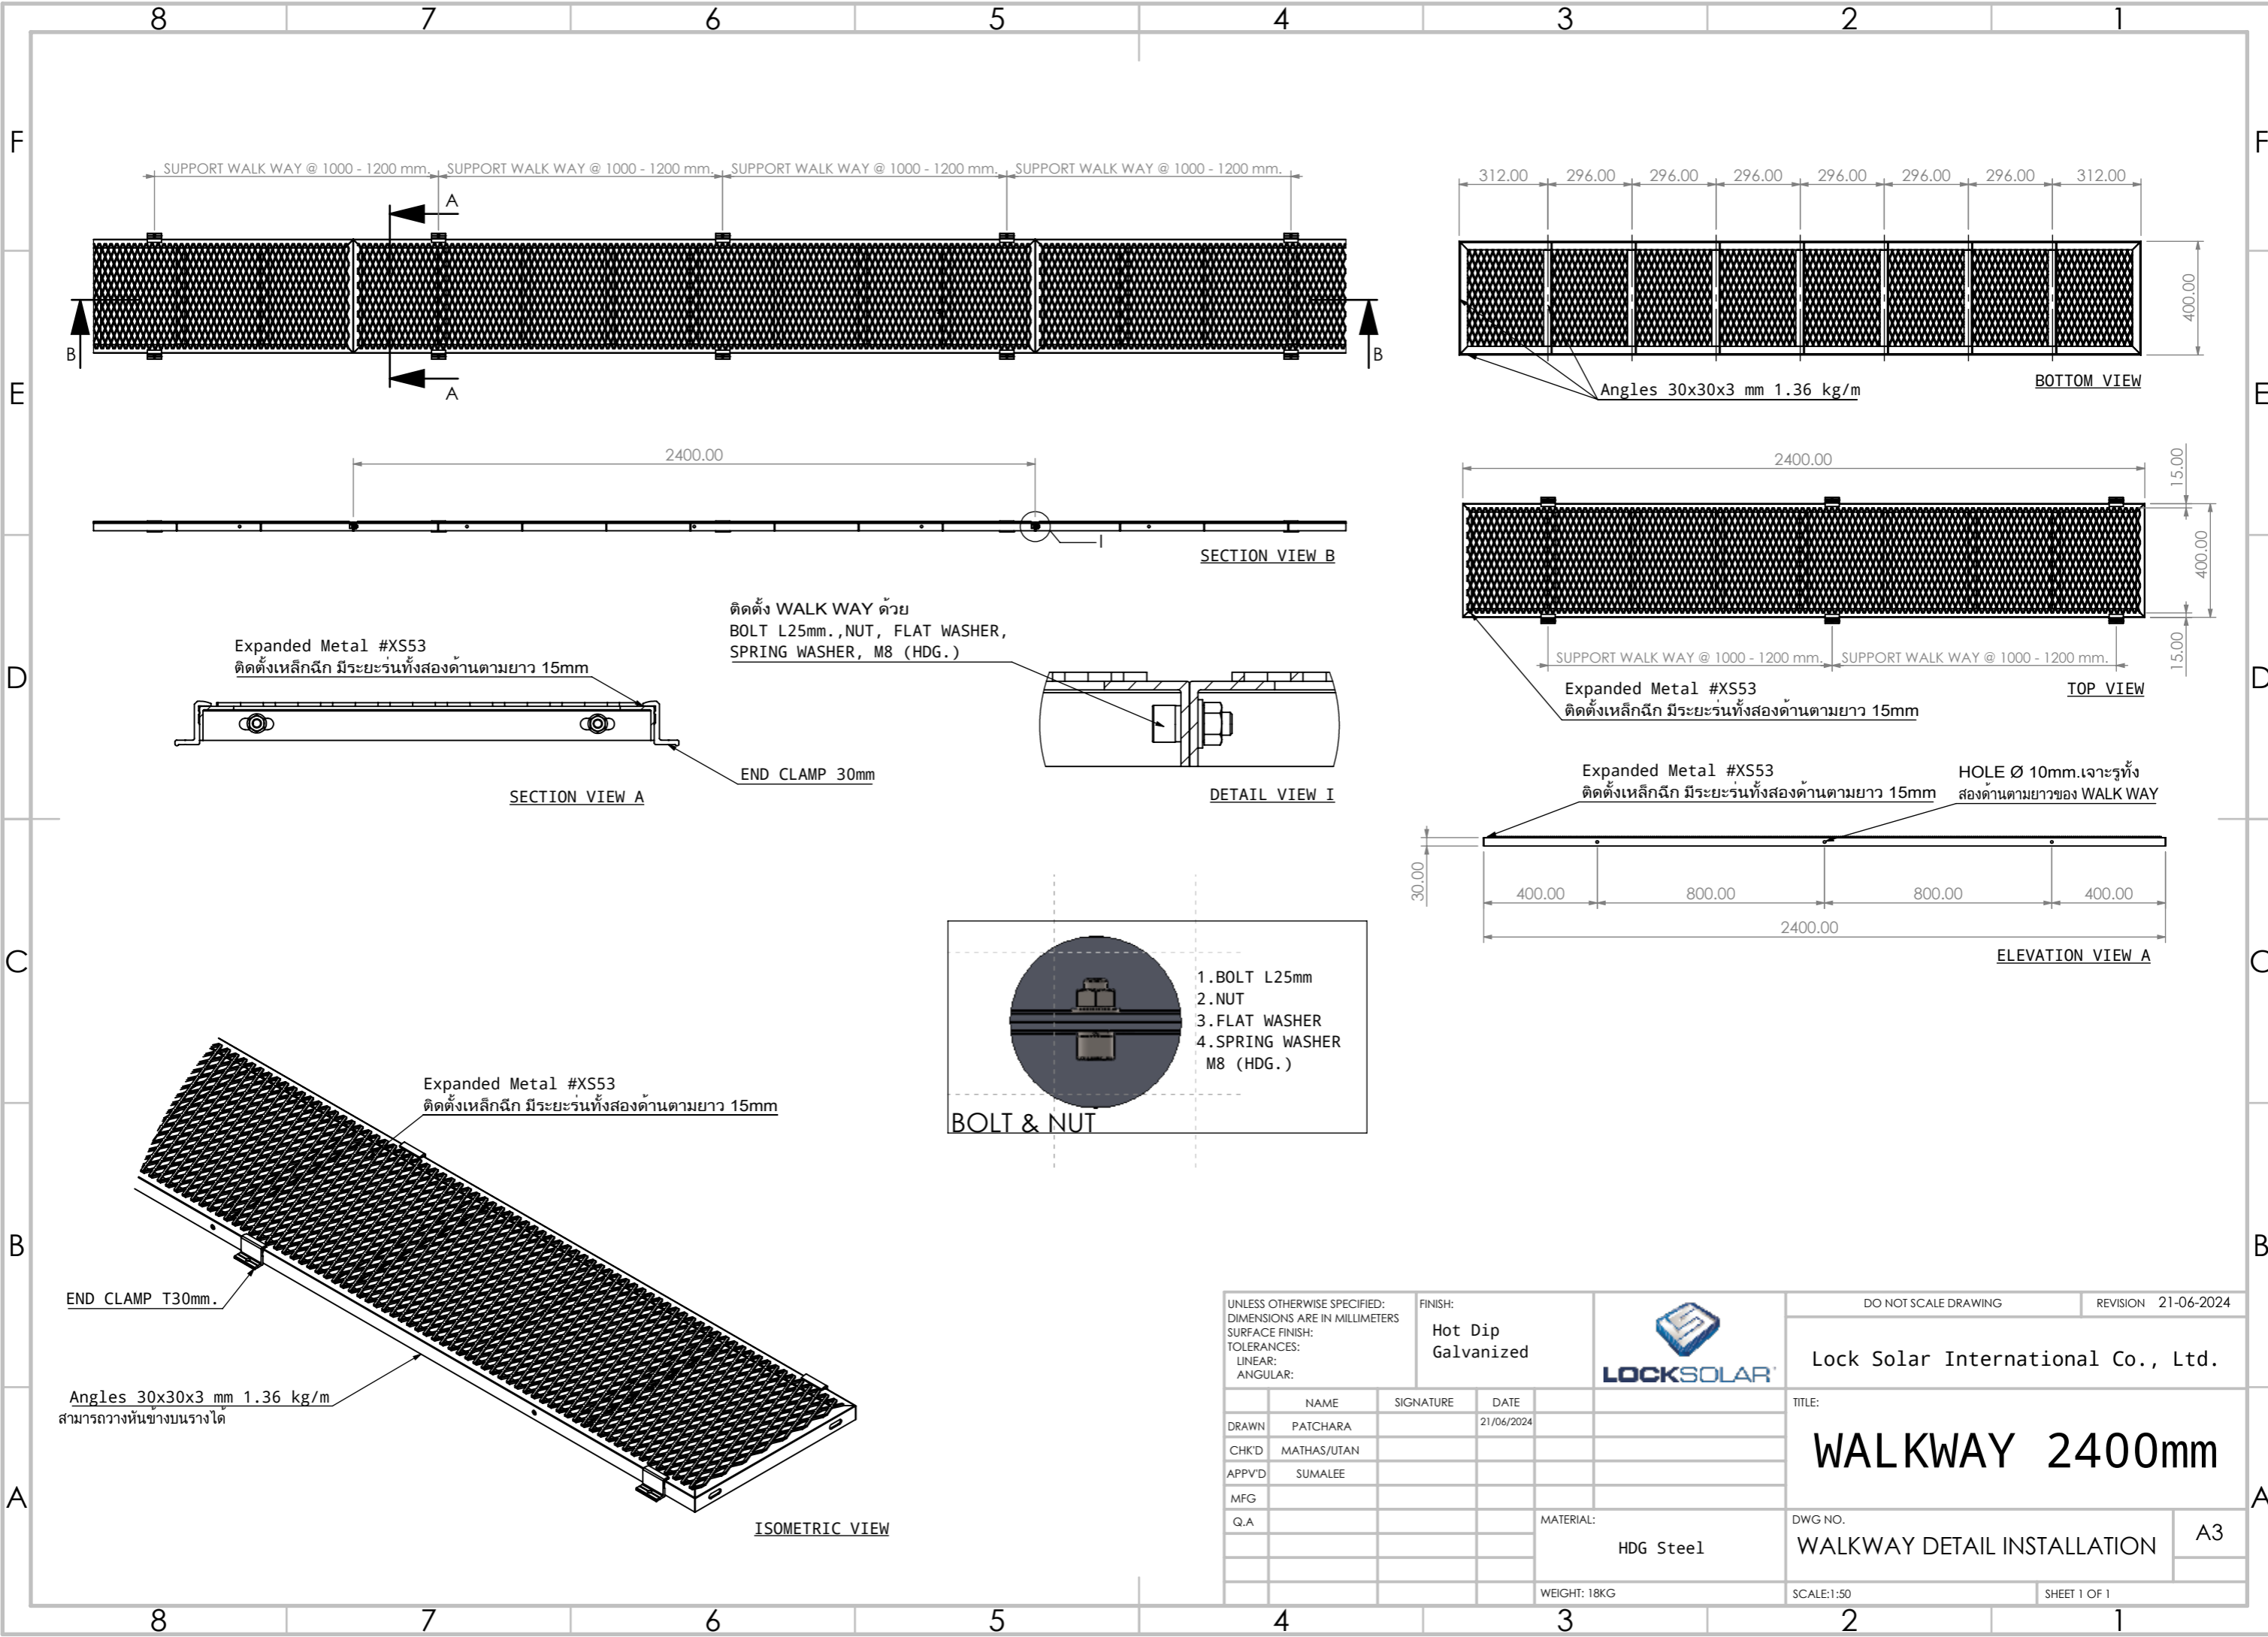

LOCKSOLAR™

Date : 21-May-2024

LOCK SOLAR COMMERCIAL QUOTATION		Quantity	Unit	Price (THB) per Pcs
Walk Way XS-53x400x2400 mm., Angles 30x30x3 mm., HDG Steel		1-299	Set	1,240
		300+	Set	1200
This set includes :				
1	Grating 53x400x2400 mm.	1	Pcs	
2	Hex Head Bolt M8x25 HDG	2	Pcs	
3	Hex Nut M8 HDG	2	Pcs	
4	Spring Washer M8 HDG	2	Pcs	
5	Plan Flat Washer M8 HDG	2	Pcs	

ณัชนนท์
 21/5/67

[Signature]
 21/05/67

[Signature]
 21/5/67

UNLESS OTHERWISE SPECIFIED: DIMENSIONS ARE IN MILLIMETERS		FINISH: Hot Dip Galvanized		DO NOT SCALE DRAWING		REVISION 21-06-2024	
SURFACE FINISH:				Lock Solar International Co., Ltd.			
TOLERANCES:				TITLE:			
LINEAR:				WALKWAY 2400mm			
ANGULAR:		DRAWN: PATCHARA		SIGNATURE:		DATE: 21/06/2024	
		CHK'D: MATHAS/UTAN					
		APPV'D: SUMALEE					
		MFG:					
		Q.A:					
				MATERIAL:		DWG NO.:	
				HDG Steel		WALKWAY DETAIL INSTALLATION	
				WEIGHT: 18KG		SCALE: 1:50	
						SHEET 1 OF 1	